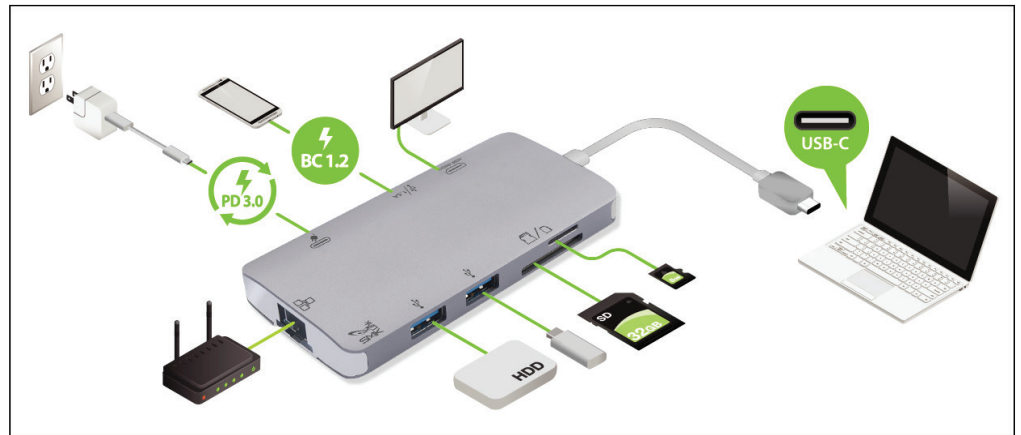

# USB-C Multi-Port Hub and Docking Station

Have a Windows or Apple laptop with a USB-C port? SMK's USB-C Multi-Port Hub and Docking Station provides the power of a desktop docking station in an ultra-portable size. Connect to hard drives, printers, smartphones, cameras and more with the hub's three 5Gbps USB 3.0 Type A ports. Watch movies and videos using the hub's HDMI 2.0 port. Move photos with dual SD Memory Card Readers; or connect to networks with a Gigabit Ethernet port.

## Adds These Ports

- **Charging Port & Cable**  
In-line charging for Apple MacBook computers (type C-F, PD at 87W)
- **HDMI 2.0 4K Video Port**  
supporting 4K@60Hz video output with 3840 x 2160 pixel resolution
- **Ethernet Port**  
1-Gigabit RJ 45 Lan port supporting 10M/100M and 1000M data transmission
- **USB 3.0 Type A Ports (3)**  
supporting high-speed 5 Gbps data transmission
- **SD Memory Card Reader**  
supporting SD/SDHC /SDXC/ UHS-I memory cards
- **Micro SD Card Reader**  
supporting SD/SDHC/SDXC/ UHS-I memory cards up to 2TB
- **12" Upstream Calbe**

## Have a Laptop with a USB-C Port? Instantly Add Multiple Additional Ports:

## Compatibility

- macOS® (10.6 & later)
- Windows® (7.0 & later)
- Color: Space-Gray
- Requires USB-C port

- USB-C Power Delivery Port
- HDMI 2.0 Video Port (4K@60Hz resolution)
- USB 5Gbps Type A Ports (3)
- Gigabit Ethernet Port (10M/100M/ 1000M speeds)
- SD/Micro SD Card Readers
- 12" Upstream Cable